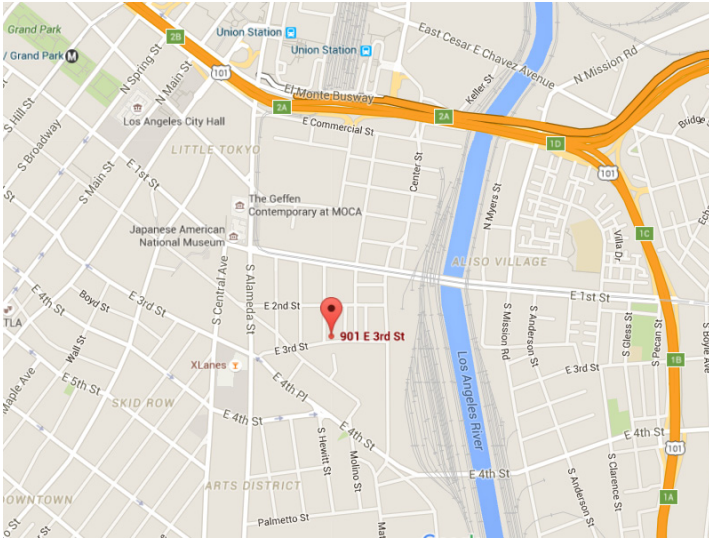

HAUSER WIRTH & SCHIMMEL

901 EAST 3RD STREET LOS ANGELES CA 90013
TELEPHONE +1 213 943 1620 FACSIMILE +1 213 943 1621

ADDRESS AND DIRECTIONS

Hauser Wirth & Schimmel
901 East 3rd Street, Los Angeles CA 90013

On Foot:

Hauser Wirth & Schimmel has three main entrances. The primary entrance is located on East 3rd Street. North and South entrances via the Breezeway are located on East 2nd and East 3rd Streets.

Parking:

Street parking is available. The following lots are suggested for their proximity to the gallery. Hours and rates may vary:

222 South Hewitt Street (entrance on East 3rd)
713 East 3rd Street
830 Traction Avenue
606 East 1st Street

By Public Transport:

10 minute walk from Little Tokyo / Arts District Metro Station. Plan your trip at www.metro.net/riding.

By Bike:

Bicycle racks located on East 3rd Street.