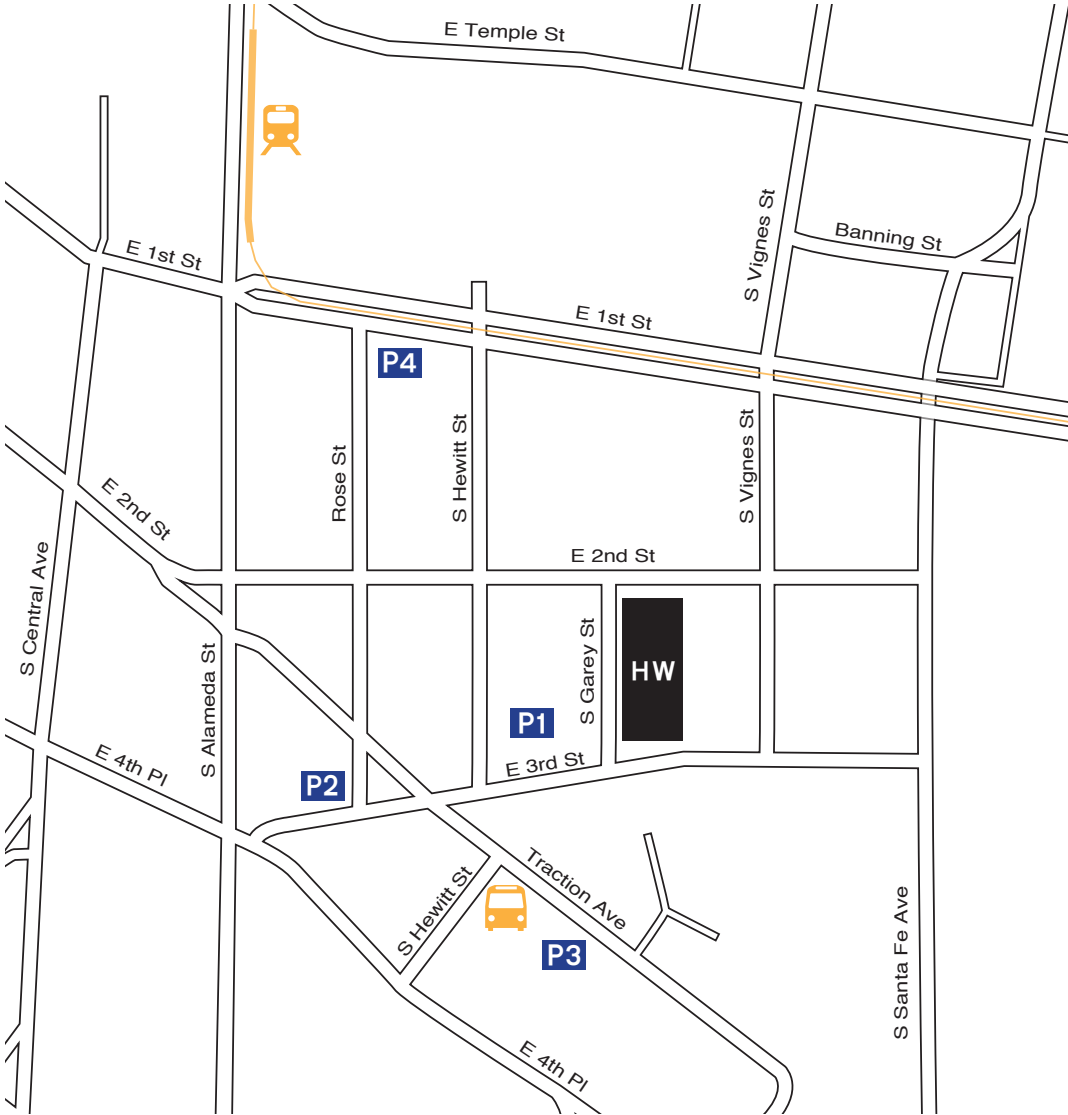

PARKING AND PUBLIC TRANSPORTATION

PARKING LOTS

- P1** 222 HEWITT STREET
- P2** 713 EAST 3RD STREET
- P3** 830 TRACTION AVENUE
- P4** 606 EAST 1ST STREET

PUBLIC TRANSPORTATION

-  **GOLD LINE RAIL STATION:
LITTLE TOKYO / ARTS DISTRICT**
South Alameda Street and East 1st Street
www.metro.net/riding
-  **DOWNTOWN DASH A BUS STOP**
South Hewitt Street and Traction Avenue
Monday-Friday only