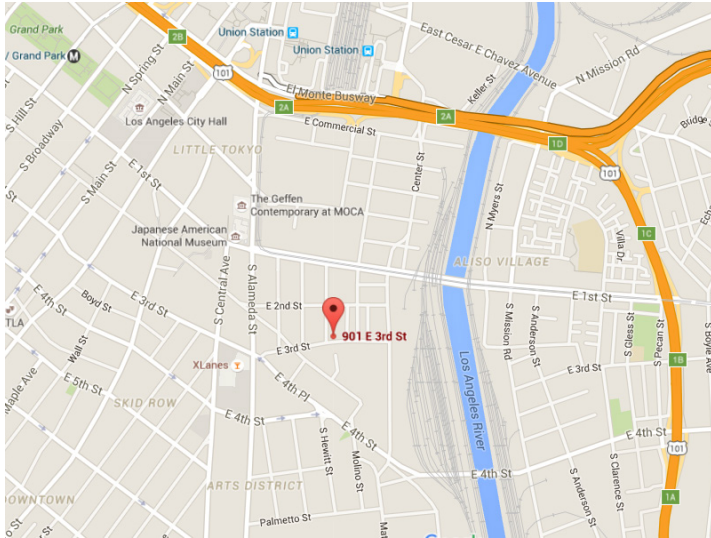

HAUSER & WIRTH

901 EAST 3RD STREET LOS ANGELES CA 90013
TELEPHONE +1 213 943 1620 FACSIMILE +1 213 943 1621

ADDRESS AND DIRECTIONS

Hauser & Wirth
901 East 3rd Street, Los Angeles CA 90013

On Foot:

Hauser & Wirth has three main entrances. The primary entrance is located on East 3rd Street. North and South entrances via the Breezeway are located on East 2nd and East 3rd Streets.

Parking:

Street parking is available. The following lots are suggested for their proximity to the gallery. Hours and rates may vary:

222 South Hewitt Street (entrance on East 3rd)
713 East 3rd Street
830 Traction Avenue
606 East 1st Street

By Public Transport:

10 minute walk from Little Tokyo / Arts District Metro Station. Plan your trip at www.metro.net/riding.

By Bike:

Bicycle racks located on East 3rd Street.